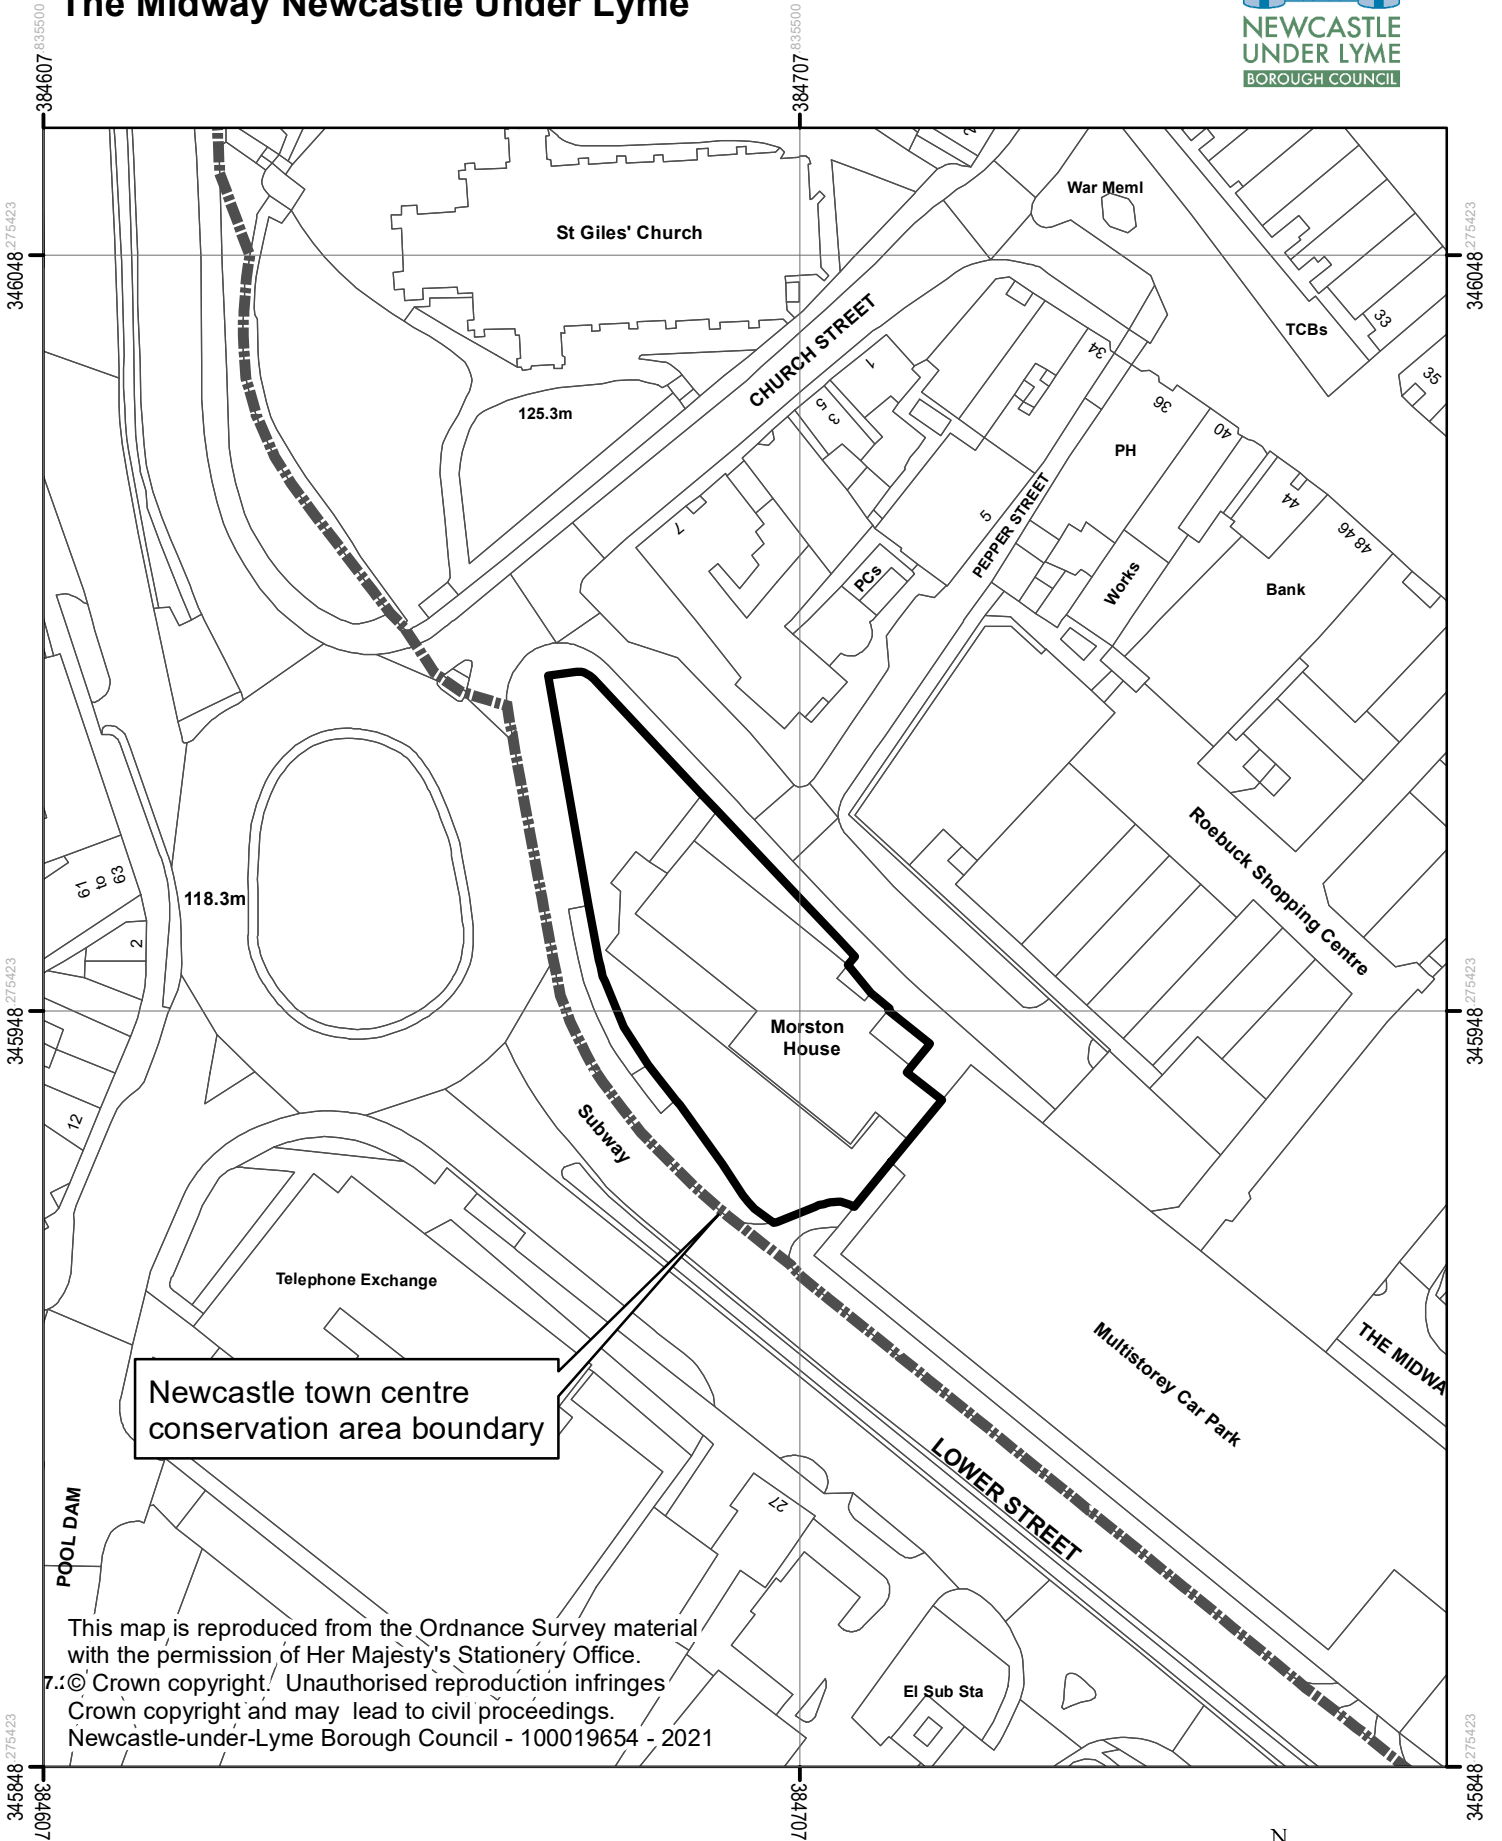

Morston House The Midway Newcastle Under Lyme

Newcastle town centre
conservation area boundary

This map is reproduced from the Ordnance Survey material with the permission of Her Majesty's Stationery Office.
© Crown copyright. Unauthorised reproduction infringes Crown copyright and may lead to civil proceedings.
Newcastle-under-Lyme Borough Council - 100019654 - 2021